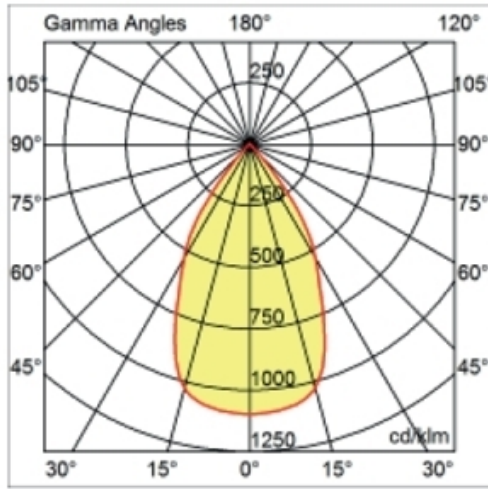

DIXIT RA11 RECESSED

A56032-

PROJECT	
TYPE	
SPECIFIER	
QUANTITY	
DATE	

RA 11 DIXIT LED SOFT 12W 1700 lm 3000K					R:100%		I.Max:1293 Cd/Klm			
H[m]	D[m]	Max lux	Med lux	Alpha=54°	H[m]	D[m]	Max lux	Med lux	Beta=54°	
1.00	1.02	1913	1003		1.00	1.02	1913	1003		
2.00	2.04	478	251		2.00	2.04	478	251		
3.00	3.06	213	111		3.00	3.06	213	111		
4.00	4.08	120	63		4.00	4.08	120	63		
5.00	5.10	77	40		5.00	5.10	77	40		

Dimming	DP	DV	
	Phase	0-10V	
Color Temperature	27K	30K	35K
	2700K	3000K	3500K

Order Example **K°**

L5XXXXXX-DV-30K

0-10V **3000K**